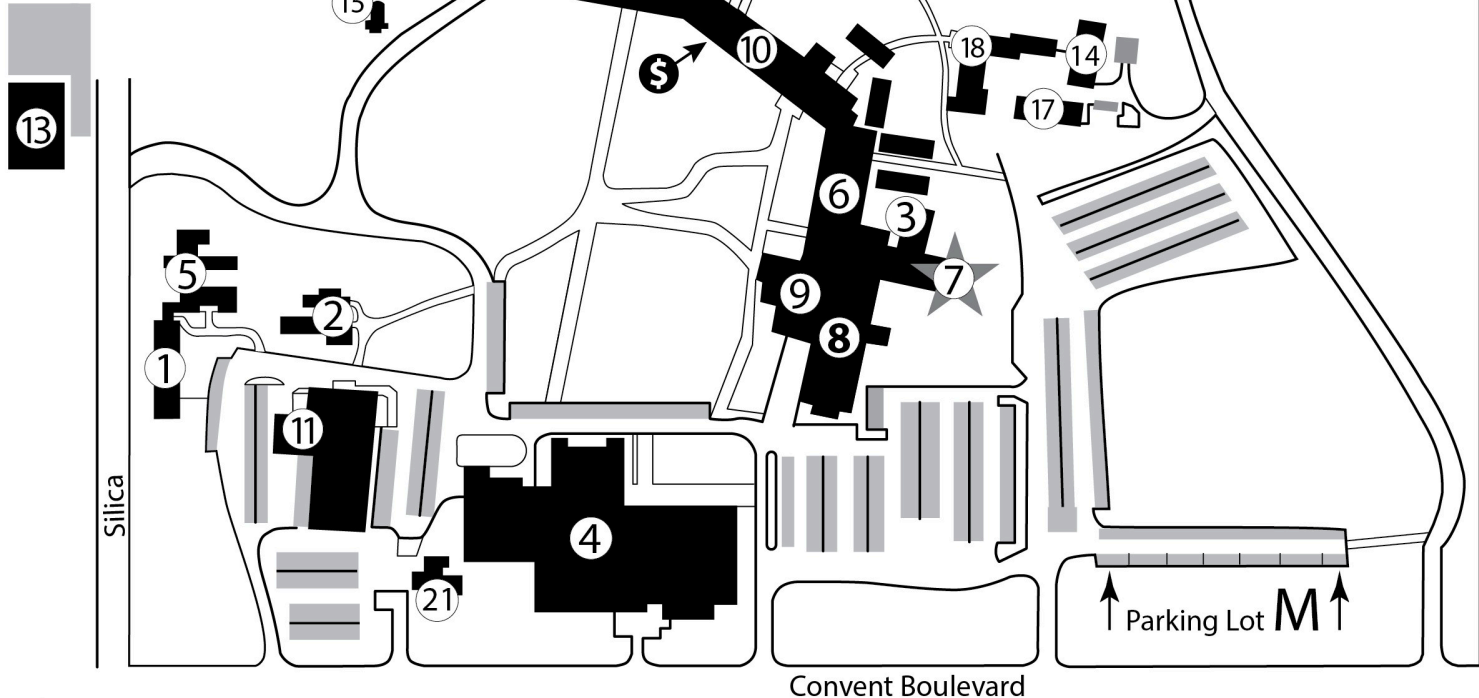

## Campus Buildings

- 1 Assisi Hall (ASI)
- 2 Carmel Hall (CAH)
- 3 Delp Hall (DEH)  
- Ebeid Student Center  
- Academic Success Center
- 4 Franciscan Center (FC)  
and Board Room
- 5 St. Agnes Hall (SAH)
- 6 Lourdes Hall (LH)  
- Appold Planetarium
- ★ 7 Russell J. Ebeid Hall (REH)  
Information Desk
- 8 Mother Adelaide Hall (MAH)
- 9 Dining Hall
- 10 Saint Clare Hall (SCH)  
\$ Finance Office (145)  
- Duns Scotus Library
- 11 Saint Francis Hall (SFH)  
and Lounge
- 12 Saint Joseph Hall (SJH)  
The Flascck Nursing Center
- 13 Canticle Center  
5335 Silica Dr.
- 21 Welcome Center  
Admissions & Financial Aid

## Sisters of Saint Francis Buildings

- 14 Alverno Studio
- 15 Portiuncula Chapel
- 16 Queen of Peace Chapel
- 17 Rosary Care Center
- 18 Sisters of Saint Francis
- 19 All Good Things
- 20 Regina Hall

to Main St. →